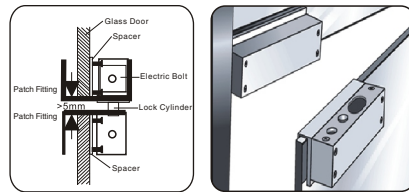

Installation Schematic

Frameless Glass Door

Suitable for 10-15mm glass door, ABK-600/601/602 for Frameless Glass Door.

Fully Frameless Glass Door

ABK-700 for Fully Frameless Glass Door

Aluminium Bracket for Narrow Door