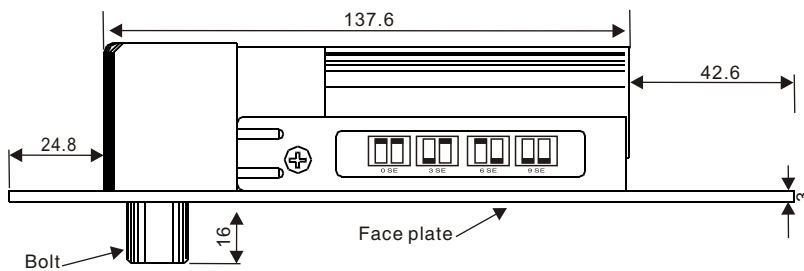

Fail Safe

Fail Safe Electric Bolt

Parameters

Model	YB-100	YB-100+	YB-100+(LED)	YB-100S
Face Plate	205Lx35Wx40H	205Lx35Wx40H	205Lx35Wx40H	205Lx35Wx40H
Strike	90Lx25Wx2H	90Lx25Wx2H	90Lx25Wx2H	90Lx25Wx2H
Decorative Panel	215Lx40Wx0.5H	215Lx40Wx0.5H	215Lx40Wx0.5H	215Lx40Wx0.5H
Bolt	16mmx16mm	16mmx16mm	16mmx16mm	16mmx16mm
Voltage	Start 900mA, Standby 110mA	Start 900mA, Standby 110mA	Start 900mA, Standby 110mA	Start 900mA, Standby 120mA
Current	12VDC	12VDC	12VDC	12VDC
Time Delay		0/3/6/9 sec	0/3/6/9 sec	
Signal Output	NC、COM	NC、COM	NC、COM	
LED			YES	
Weight	0.7kg	0.7kg	0.7kg	0.7kg

Dimensions

Magnetic Plate

Decorative Plate

Face plate

Model	Red	Black	White	White	LED
YB-100S	✓	✓			
YB-100	✓	✓	✓	✓	
YB-100+	✓	✓	✓	✓	
YB-100+(LED)	✓	✓	✓	✓	✓

Extended Plate

Fail Safe

Installation