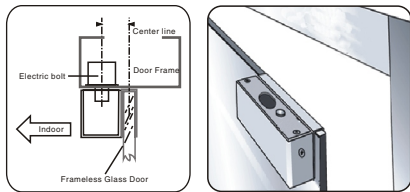

Fail Safe

Fail Safe Electric Bolt

Parameters

Model	YB-100	YB-100+	YB-100+(LED)	YB-100S
Face Plate	205Lx35Wx40H	205Lx35Wx40H	205Lx35Wx40H	205Lx35Wx40H
Strike	90Lx25Wx2H	90Lx25Wx2H	90Lx25Wx2H	90Lx25Wx2H
Decorative Panel	215Lx40Wx0.5H	215Lx40Wx0.5H	215Lx40Wx0.5H	215Lx40Wx0.5H
Bolt	16mmx16mm	16mmx16mm	16mmx16mm	16mmx16mm
Voltage	Start 900mA, Standby 110mA	Start 900mA, Standby 110mA	Start 900mA, Standby 110mA	Start 900mA, Standby 120mA
Current	12VDC	12VDC	12VDC	12VDC
Time Delay		0/3/6/9 sec	0/3/6/9 sec	
Signal Output	NC、COM	NC、COM	NC、COM	
LED			YES	
Weight	0.7kg	0.7kg	0.7kg	0.7kg

Dimensions

Magnetic Plate

Decorative Plate

Face plate

Model	Red	Black	White	White	LED
YB-100S	✓	✓			
YB-100	✓	✓	✓	✓	
YB-100+	✓	✓	✓	✓	
YB-100+(LED)	✓	✓	✓	✓	✓

Extended Plate

Fail Safe

Installation

Installation Schematic

Frameless Glass Door

Suitable for 10-15mm glass door, ABK-600/601/602 for Frameless Glass Door.

Fully Frameless Glass Door

ABK-700 for Fully Frameless Glass Door

Aluminium Bracket for Narrow Door