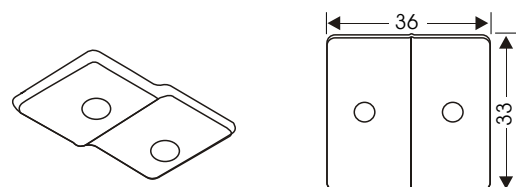

Fail Safe

Fail Safe Electric Bolt

Parameters

Model	YB-100	YB-100+	YB-100+(LED)	YB-100S
Face Plate	205Lx35Wx40H	205Lx35Wx40H	205Lx35Wx40H	205Lx35Wx40H
Strike	90Lx25Wx2H	90Lx25Wx2H	90Lx25Wx2H	90Lx25Wx2H
Decorative Panel	215Lx40Wx0.5H	215Lx40Wx0.5H	215Lx40Wx0.5H	215Lx40Wx0.5H
Bolt	16mmx16mm	16mmx16mm	16mmx16mm	16mmx16mm
Voltage	Start 900mA, Standby 110mA	Start 900mA, Standby 110mA	Start 900mA, Standby 110mA	Start 900mA, Standby 120mA
Current	12VDC	12VDC	12VDC	12VDC
Time Delay		0/3/6/9 sec	0/3/6/9 sec	
Signal Output	NC、COM	NC、COM	NC、COM	
LED			YES	
Weight	0.7kg	0.7kg	0.7kg	0.7kg

Dimensions

Magnetic Plate

Decorative Plate

Face plate

Model	Red	Black	White	White	LED
YB-100S	✓	✓			
YB-100	✓	✓	✓	✓	
YB-100+	✓	✓	✓	✓	
YB-100+(LED)	✓	✓	✓	✓	✓

Extended Plate

Fail Safe

Installation

Installation Schematic

Frameless Glass Door

Suitable for 10-15mm glass door, ABK-600/601/602 for Frameless Glass Door.

Fully Frameless Glass Door

ABK-700 for Fully Frameless Glass Door

Aluminium Bracket for Narrow Door