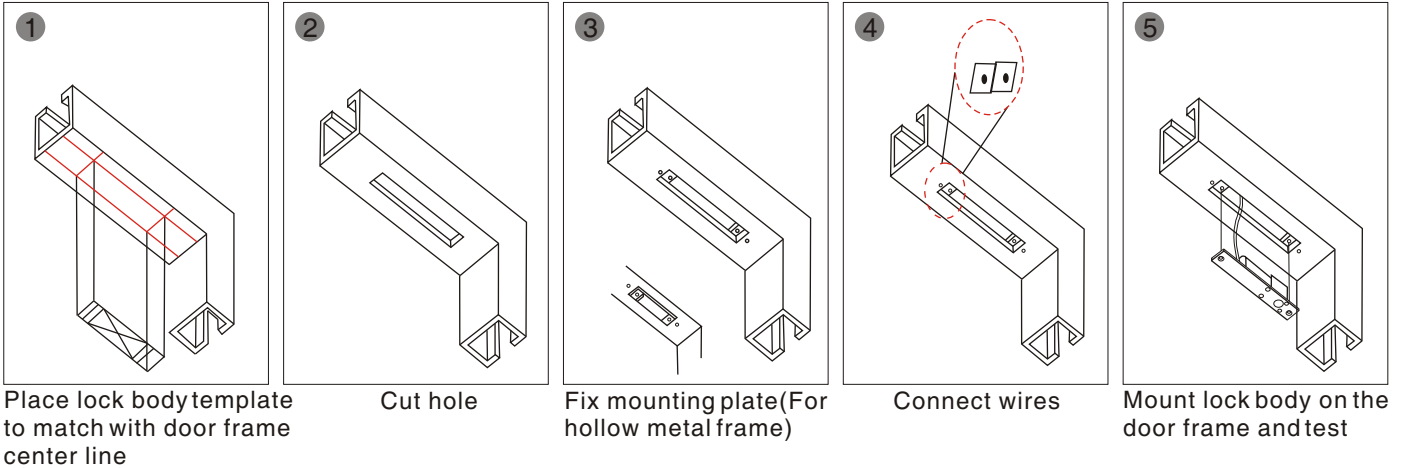

Fail Safe

Fail Safe Electric Bolt

Parameters

Model	YB-100	YB-100+	YB-100+(LED)	YB-100S
Face Plate	205Lx35Wx40H	205Lx35Wx40H	205Lx35Wx40H	205Lx35Wx40H
Strike	90Lx25Wx2H	90Lx25Wx2H	90Lx25Wx2H	90Lx25Wx2H
Decorative Panel	215Lx40Wx0.5H	215Lx40Wx0.5H	215Lx40Wx0.5H	215Lx40Wx0.5H
Bolt	16mmx16mm	16mmx16mm	16mmx16mm	16mmx16mm
Voltage	Start 900mA, Standby 110mA	Start 900mA, Standby 110mA	Start 900mA, Standby 110mA	Start 900mA, Standby 120mA
Current	12VDC	12VDC	12VDC	12VDC
Time Delay		0/3/6/9 sec	0/3/6/9 sec	
Signal Output	NC、COM	NC、COM	NC、COM	
LED			YES	
Weight	0.7kg	0.7kg	0.7kg	0.7kg

Dimensions

Magnetic Plate

Decorative Plate

Face plate

Model	Red	Black	White	White	LED
YB-100S	✓	✓			
YB-100	✓	✓	✓	✓	
YB-100+	✓	✓	✓	✓	
YB-100+(LED)	✓	✓	✓	✓	✓

Extended Plate

Fail Safe

Installation

Installation Schematic

Frameless Glass Door

Suitable for 10-15mm glass door, ABK-600/601/602 for Frameless Glass Door.

Fully Frameless Glass Door

ABK-700 for Fully Frameless Glass Door

Aluminium Bracket for Narrow Door