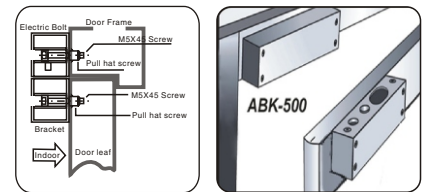

Aluminium Bracket for Narrow Door

ABK-500 for Narrow Door