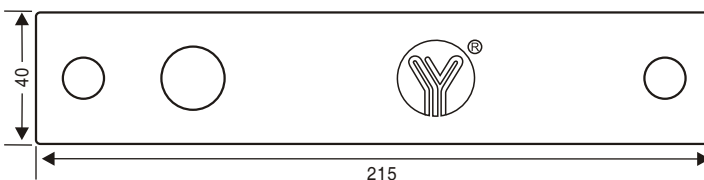

Fail Safe

Fail Safe Electric Bolt

Parameters

Model	YB-100	YB-100+	YB-100+(LED)	YB-100S
Face Plate	205Lx35Wx40H	205Lx35Wx40H	205Lx35Wx40H	205Lx35Wx40H
Strike	90Lx25Wx2H	90Lx25Wx2H	90Lx25Wx2H	90Lx25Wx2H
Decorative Panel	215Lx40Wx0.5H	215Lx40Wx0.5H	215Lx40Wx0.5H	215Lx40Wx0.5H
Bolt	16mmx16mm	16mmx16mm	16mmx16mm	16mmx16mm
Voltage	Start 900mA, Standby 110mA	Start 900mA, Standby 110mA	Start 900mA, Standby 110mA	Start 900mA, Standby 120mA
Current	12VDC	12VDC	12VDC	12VDC
Time Delay		0/3/6/9 sec	0/3/6/9 sec	
Signal Output	NC、COM	NC、COM	NC、COM	
LED			YES	
Weight	0.7kg	0.7kg	0.7kg	0.7kg

Dimensions

Magnetic Plate

Decorative Plate

Face plate

Model	Red	Black	White	White	LED
YB-100S	✓	✓			
YB-100	✓	✓	✓	✓	
YB-100+	✓	✓	✓	✓	
YB-100+(LED)	✓	✓	✓	✓	✓

Extended Plate

Fail Safe

Installation