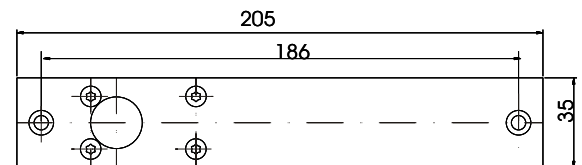

Fail Safe

Fail Safe Electric Bolt

Parameters

Model	YB-100	YB-100+	YB-100+(LED)	YB-100S
Face Plate	205Lx35Wx40H	205Lx35Wx40H	205Lx35Wx40H	205Lx35Wx40H
Strike	90Lx25Wx2H	90Lx25Wx2H	90Lx25Wx2H	90Lx25Wx2H
Decorative Panel	215Lx40Wx0.5H	215Lx40Wx0.5H	215Lx40Wx0.5H	215Lx40Wx0.5H
Bolt	16mmx16mm	16mmx16mm	16mmx16mm	16mmx16mm
Voltage	Start 900mA, Standby 110mA	Start 900mA, Standby 110mA	Start 900mA, Standby 110mA	Start 900mA, Standby 120mA
Current	12VDC	12VDC	12VDC	12VDC
Time Delay		0/3/6/9 sec	0/3/6/9 sec	
Signal Output	NC、COM	NC、COM	NC、COM	
LED			YES	
Weight	0.7kg	0.7kg	0.7kg	0.7kg

Dimensions

Magnetic Plate

Decorative Plate

Face plate

Model	Red	Black	White	White	LED
YB-100S	✓	✓			
YB-100	✓	✓	✓	✓	
YB-100+	✓	✓	✓	✓	
YB-100+(LED)	✓	✓	✓	✓	✓

Extended Plate

Fail Safe

Installation