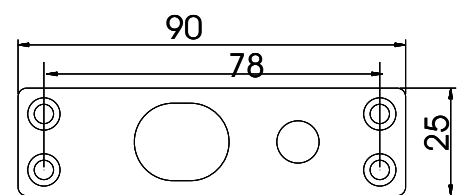

Fail Safe

Fail Safe Electric Bolt

Parameters

Model	YB-100	YB-100+	YB-100+(LED)	YB-100S
Face Plate	205Lx35Wx40H	205Lx35Wx40H	205Lx35Wx40H	205Lx35Wx40H
Strike	90Lx25Wx2H	90Lx25Wx2H	90Lx25Wx2H	90Lx25Wx2H
Decorative Panel	215Lx40Wx0.5H	215Lx40Wx0.5H	215Lx40Wx0.5H	215Lx40Wx0.5H
Bolt	16mmx16mm	16mmx16mm	16mmx16mm	16mmx16mm
Voltage	Start 900mA, Standby 110mA	Start 900mA, Standby 110mA	Start 900mA, Standby 110mA	Start 900mA, Standby 120mA
Current	12VDC	12VDC	12VDC	12VDC
Time Delay		0/3/6/9 sec	0/3/6/9 sec	
Signal Output	NC、COM	NC、COM	NC、COM	
LED			YES	
Weight	0.7kg	0.7kg	0.7kg	0.7kg

Dimensions

Magnetic Plate

Decorative Plate

Face plate

Model	Red	Black	White	White	LED
YB-100S	✓	✓			
YB-100	✓	✓	✓	✓	
YB-100+	✓	✓	✓	✓	
YB-100+(LED)	✓	✓	✓	✓	✓

Extended Plate

Fail Safe

Installation