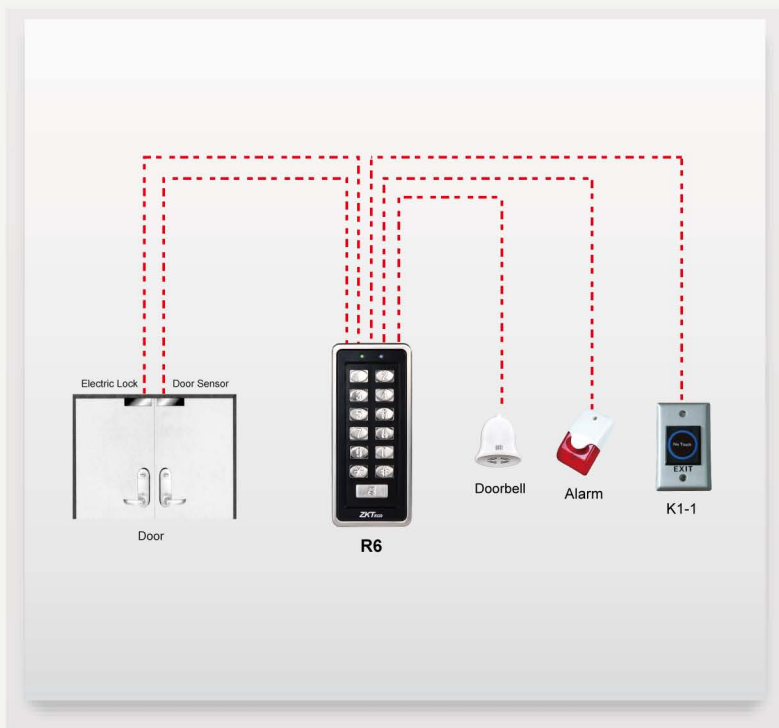

R6**Waterproof and Vandal Resistant**
Ideal for outdoor installation

R6 is a keypad and proximity card access controller operated in standalone mode. It has interfaces to connect with electric lock, door sensor, exit button and doorbell, which would compose of a simple access control system.

The R6 metal key buttons are durable to use and the backlit keypad makes it easy to operate in darkness. The two LED lamps and buzzer beeps indicate the system status and make the device convenient to use.

The R6 advantages such as slim and elegant design, easy to install, rugged metal housing make it perfect for installation in harsh environments.

Features:

- Reads password and/or 125KHz EM card; Customizable to read 13.56MHz Mifare card
- Anti-vandal, Waterproof & Back-lit Metal Key Buttons
- Audible beep and visible indicator provide feedback for the user
- Access control interfaces for electric lock, door sensor, alarm, exit button and doorbell
- Lock control delay, Unlock duration, Alarm delay are programmable from 0 to 255 second
- Tamper alarm, door sensor alarm, error operation alarm
- Slim, elegant and rugged design

Configuration:

Specifications:

LED Indicator	Green, Red
Keypad	White backlit, Numeric keys 0~9, Function keys *, #, Bell
Verification Type	Card, PW, Card/PW, Card+PW
Built-in Card Reader	EM card (Optional Mifare card)
Card Capacity	1010
Password Capacity	8 Password Groups
Log Capacity	N/A
Communication	N/A
Access Control Interface	Electric lock, Door sensor, Alarm, Exit button and Doorbell
Power In	12V DC
Operating Temperature	-20°C -50°C
Operating Humidity	≤95%
Specification(W*H*D)	52*118*24mm
Ingress Protection Rate	IP65