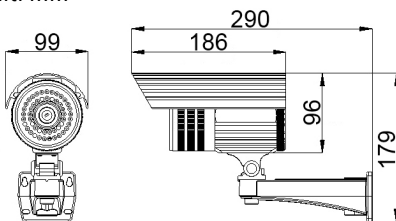

Dimensions

Unit: mm

www.TeleEye.com

TeleEye Group

China Croatia Hong Kong Bangladesh Mauritius
Philippines Singapore South Africa Sri Lanka U.K.

DISTRIBUTED BY: