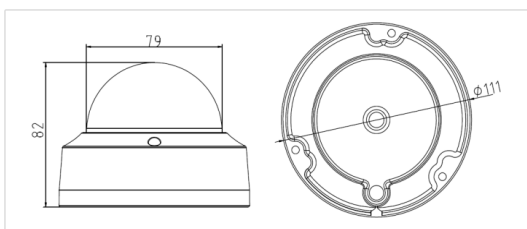

### Dimensions

Unit: mm

DS-2CD2112-I	
<b>Camera</b>	
Image sensor	1/3" progressive scan CMOS
Min. illumination	0.01 lux@F1.2, AGC ON 0 lux with IR
Shutter time	1/25s (30s) ~ 1/100,000s
Lens	4mm@F2.0, angle of view: 75.8° (2.8mm, 6mm, 12mm optional)
Lens mount	M12
Angle adjustment	Pan: 0° ~ 355°, tilt: 0° ~ 65°
Digital noise reduction	3D DNR
Wide dynamic range	Digital WDR
Day & night	ICR
<b>Compression standard</b>	
Video compression	H.264 / MJPEG
H.264 codec profile	Main profile
Bit rate	32 Kbps ~ 16 Mbps
Dual stream	Yes
<b>Image</b>	
Max. image resolution	1280 × 960
Frame rate	50 Hz: 25 fps (1280 × 960), 25 fps (1280 × 720) 60 Hz: 30 fps (1280 × 960), 30 fps (1280 × 720)
Image settings	Saturation, brightness, contrast adjustable through client software or web browser
BLC	Yes, zone configurable
<b>Network</b>	
Network storage	NAS
Alarm trigger	Motion detection, dynamic analysis, tampering alarm
Protocols	TCP/IP, ICMP, HTTP, HTTPS, FTP, DHCP, DNS, DDNS, RTP, RTSP, RTCP, PPPoE, NTP, UPnP, SMTP, SNMP, IGMP, 802.1X, QoS, IPv6, Bonjour (SIP optional)
System compatibility	ONVIF, PSIA, CGI
General functionalities	User authentication, watermark
<b>Interface</b>	
Communication interface	1 RJ45 10M / 100M Ethernet port
<b>General</b>	
Operating conditions	-30°C ~ 60°C (-22°F ~ 140°F) humidity 95% or less (non-condensing)
Power supply	12 VDC ± 10%, PoE (802.3af)
Power consumption	Max. 5W (max. 7W with ICR on)
Impact protection	IEC60068-275Eh, 50J; EN50102, up to IK10
Ingress protection	IP66
IR range	Approx 20 to 30 meters
Dimensions	Φ 111 × 82 mm
Weight	500g (1.1 lbs)